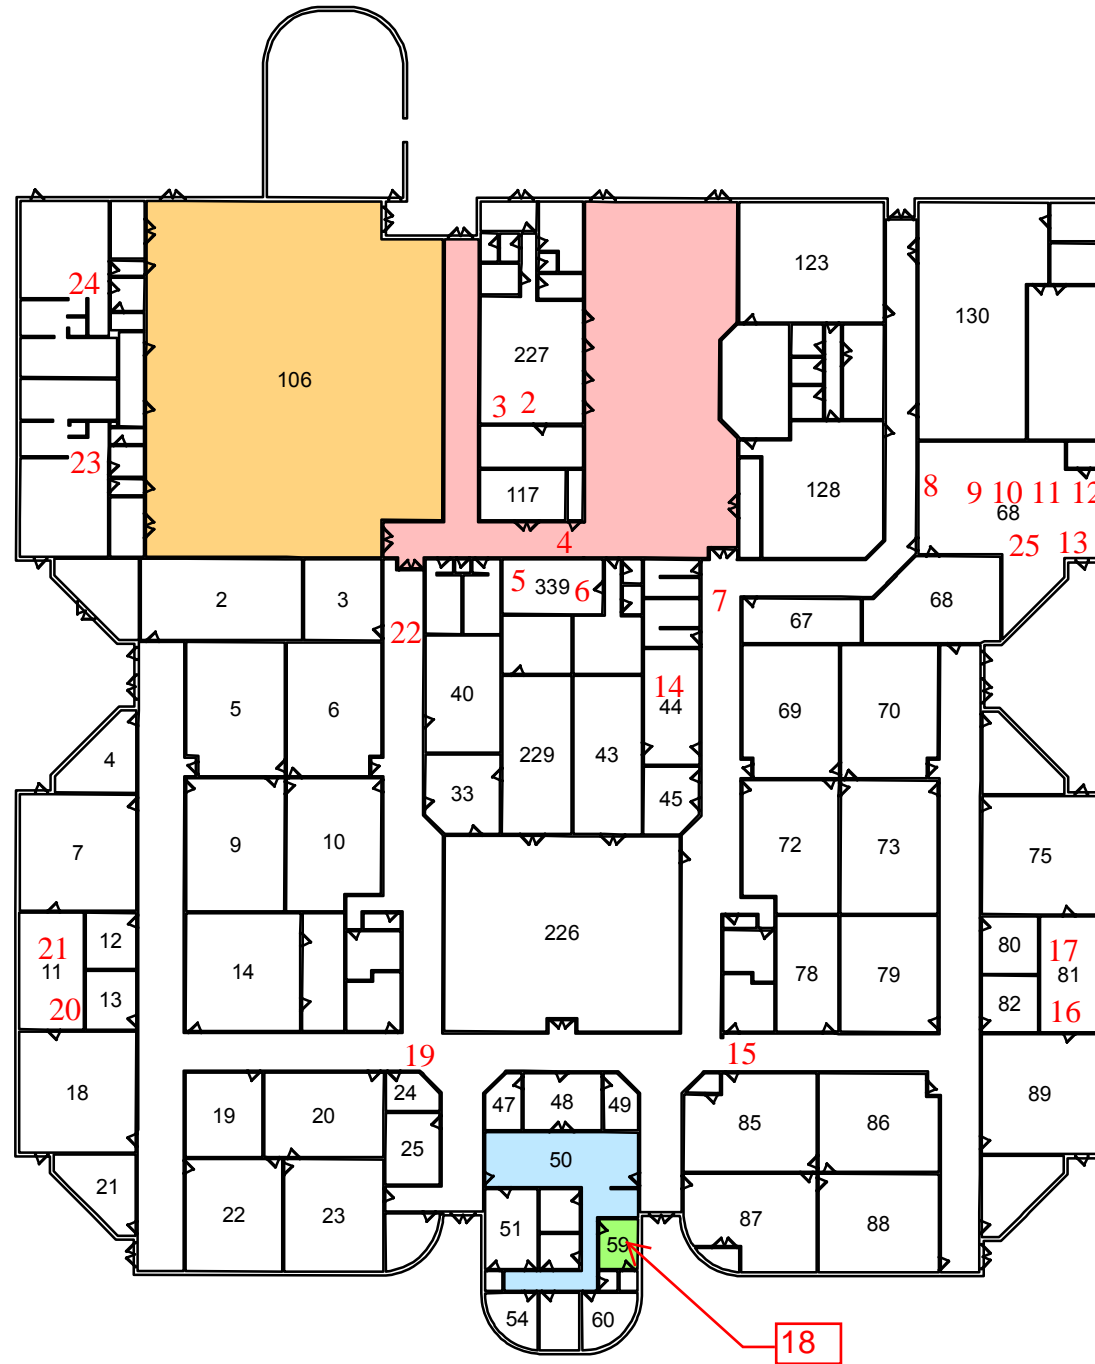

OMMS#

23 & 24 bubblers
attached to wash sinks

- Room Sub Use**
- Cafeteria
 - Gym
 - Health Suite
 - Reception